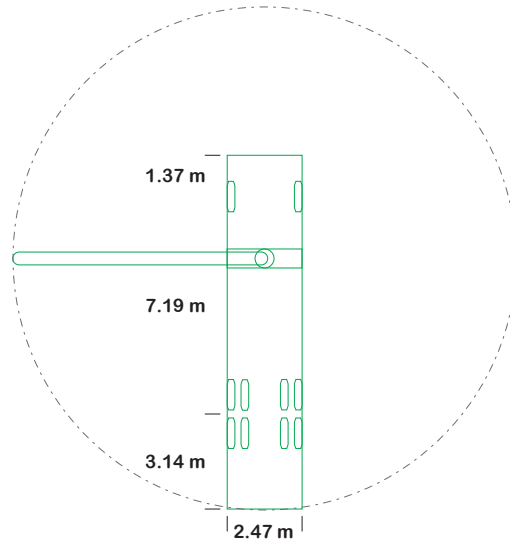

<b>Molok</b>	<b>meters</b>
Width	: 2.47
Track	: 2.47
Lock to Lock Time	: 6.0
Steering Angle	: 53.0

## Collection Truck Crane Reach